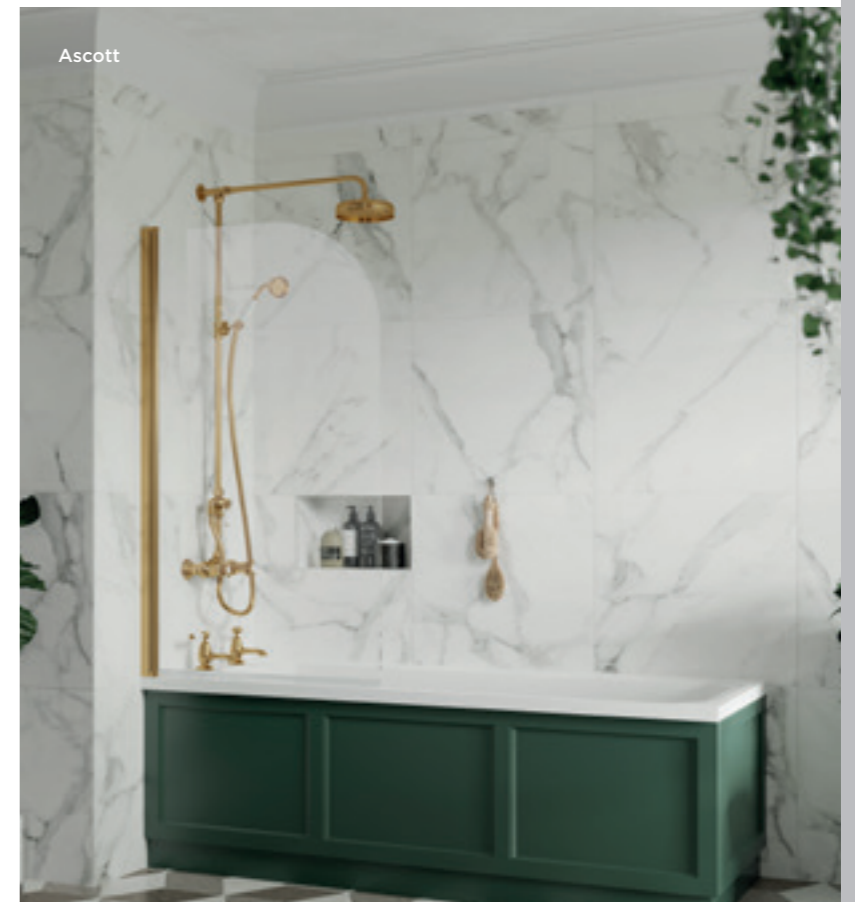

Corbel

Pride

Deacon

ASCOTT

TRADITIONAL STANDARD BATH

Single Ended
1700mm Bath
 L1700 x W700mm
 NLB109 **£448.00**

Double Ended
1800mm Bath
 L1800 x W800mm
 NLB114 **£508.00**

L1700 x W750mm
 NLB110 **£475.00**

For Bath Screens please see page 112

Ascott

OLD LONDON:

TAPS & SHOWERS

PERFECT FOR PERIOD STYLE BATHROOMS, OUR TRADITIONAL BRASSWARE OFFERS BOTH DECADENCE AND SOPHISTICATION.

DESIGN

We've blended traditional luxury with modern technology, to offer a multitude of product options and design variations across all our brassware.