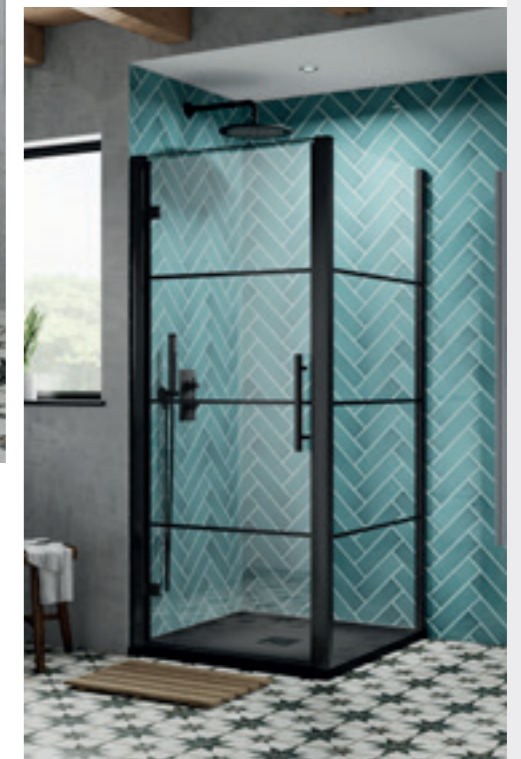

Hinged Door with optional Side Panel

BLACK SIDE PANELS

800mm
ADFSP80-E8 **£441.00**
Adjustment: 765-790mm

900mm
ADFSP90-E8 **£476.00**
Adjustment: 865-890mm