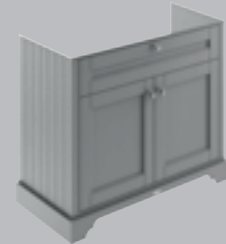

1000mm Cabinet only
H886 x W1020 x D470mm
2 Door*

Timeless Sand	LON407	£1,294.00
Storm Grey	LON207	£1,294.00
Twilight Blue	LON307	£1,294.00
Hunter Green	LON807	£1,294.00