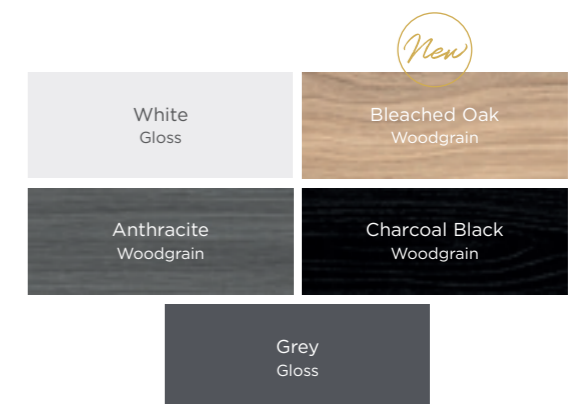

FLEXIBILITY

Choose as many or as few units as you like to create a seamless look and maximise storage space.

CHOICE

Choose from a selection of Ceramic and Polymarble basin designs, and complete the look from our selection of worktops.

AVAILABLE COLOURS

Our wide palette of colours reflects the very latest in tonal trends as well as traditional favourites.

HOW TO ORDER

1. Measure your available space and select your configuration of furniture units & sizes
2. Choose slimline or full depth units
3. Choose your desired colourway, handles and worktop
4. Choose a basin and back to wall pan