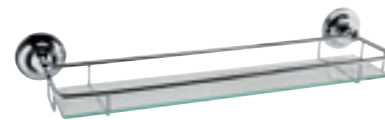

Gallery Shelf
LH305 **£101.00**

3 Tier Towel Rack
260mm x 612mm
x 247mm
LA380 **£206.00**

Double Towel Rail
LH307 **£179.00**

Large 2 Tier Corner Basket
LL308 **£115.00**

Soap Dish
LH303 **£68.00**

LEVERS & HOLDERS