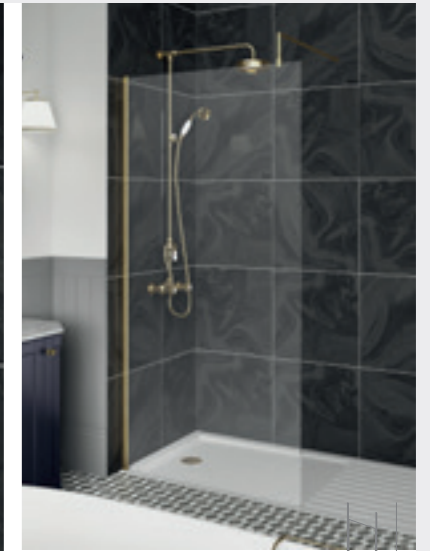

MINIMAL

BLACK WETROOM SCREENS:

WALL FIXED

Size	BLACK Code	Price
215* Fixed Return	WRSBP250	£185.00
300* Hinged Return	WRSBP30	£327.00
300* Concealed Hinged Return	WRSBP30HC	£327.00
700	WRSBP70	£462.00
800	WRSBP80	£495.00
900	WRSBP90	£524.00
1000	WRSBP10	£556.00
1100	WRSBP11	£590.00
1200	WRSBP12	£620.00
1400	WRSBP14	£683.00

FREESTANDING

Size	BLACK Code	Price
700	BGPAF070	£470.00
800	BGPAF080	£503.00
900	BGPAF090	£532.00
1000	BGPAF10	£564.00
1100	BGPAF11	£598.00
1200	BGPAF12	£628.00
1400	BGPAF14	£691.00

WITH POSTS

Size	BLACK Code	Price
700	BGPCP070	£552.00
800	BGPCP080	£585.00
900	BGPCP090	£614.00
1000	BGPCP10	£646.00
1100	BGPCP11	£680.00
1200	BGPCP12	£710.00
1400	BGPCP14	£773.00

Adjustment: Approximately 20mm out of true.

OPTIONAL EXTRAS

Flat Support Bar FIX040 £60.00

Flat Support Bar T Joining Piece FIX041 £20.00

Screen Support Foot & Wall Bracket WRSF008 £19.00

Screen Retainer Support Foot WRSF007 £17.00

3000mm Ceiling Post WRSF006 £110.00

Enclosure Hook - Frameless ACC006 £51.00

*Must be used in conjunction with another screen. 'T' joining section supplied with standard support arms.

Sizes in mm

MINIMAL

BRUSHED BRASS WETROOM SCREENS:

WALL FIXED

Size	BRUSHED BRASS Code	Price
215* Fixed Return	WRSBB250	£185.00
300* Hinged Return	WRSBB30	£327.00
300* Concealed Hinged Return	WRSBB30HC	£327.00
700	WRSBB70	£462.00
800	WRSBB80	£495.00
900	WRSBB90	£524.00
1000	WRSBB10	£556.00
1100	WRSBB11	£590.00
1200	WRSBB12	£620.00
1400	WRSBB14	£683.00

FREESTANDING

Size	BRUSHED BRASS Code	Price
700	BBPAF070	£470.00
800	BBPAF080	£503.00
900	BBPAF090	£532.00
1000	BBPAF10	£564.00
1100	BBPAF11	£598.00
1200	BBPAF12	£628.00
1400	BBPAF14	£691.00

Adjustment: Approximately 20mm out of true.

OPTIONAL EXTRAS

Flat Support Bar FIX080 £60.00

Flat Support Bar T Joining Piece FIX081 £20.00

Screen Retainer Support Foot WRSF017 £17.00

*Must be used in conjunction with another screen. 'T' joining section supplied with standard support arms.

All prices include VAT. For line drawings and full guarantee details visit hudsonreed.co.uk