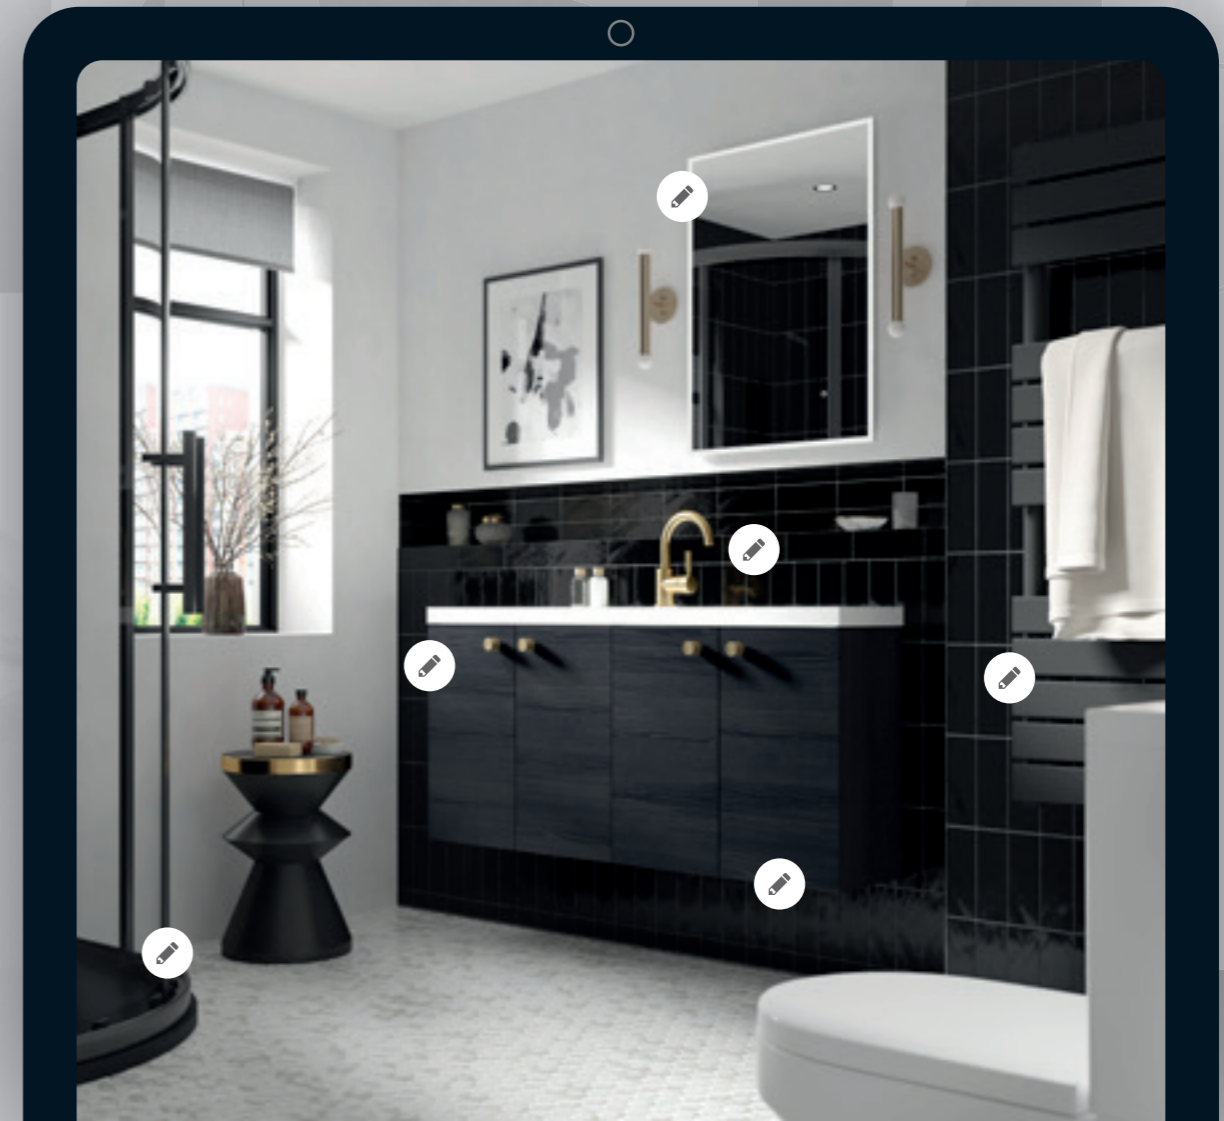

the DESIGN tool

WITH AN INCREDIBLE RANGE OF PRODUCTS THAT ARE NOW WITHIN OUR INTERACTIVE 3D DESIGN TOOL, IT'S NEVER BEEN EASIER TO CREATE YOUR DREAM BATHROOM.

VISIT HUDSONREED.CO.UK

HANDSETS

1 YEAR GUARANTEE

Small Traditional Handset
A3221 £36.00 LP1

Large Traditional Handset
A3150G £47.00 LP1

Large Traditional Handset
A4150G £94.00 LP1

SHOWER ACCESSORIES

Back to Wall Shower Elbow
VQE001 £29.00

WASTES & CISTERNS