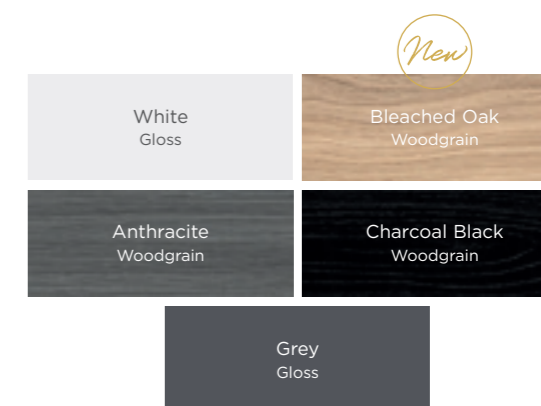

POLYMARBLE BASINS

Polymarble ensures a crisp, super smooth finish and is incredibly durable.

AVAILABLE COLOURS

Our wide palette of colours reflects the very latest in tonal trends as well as traditional favourites. We can help you create a perfectly harmonious look.