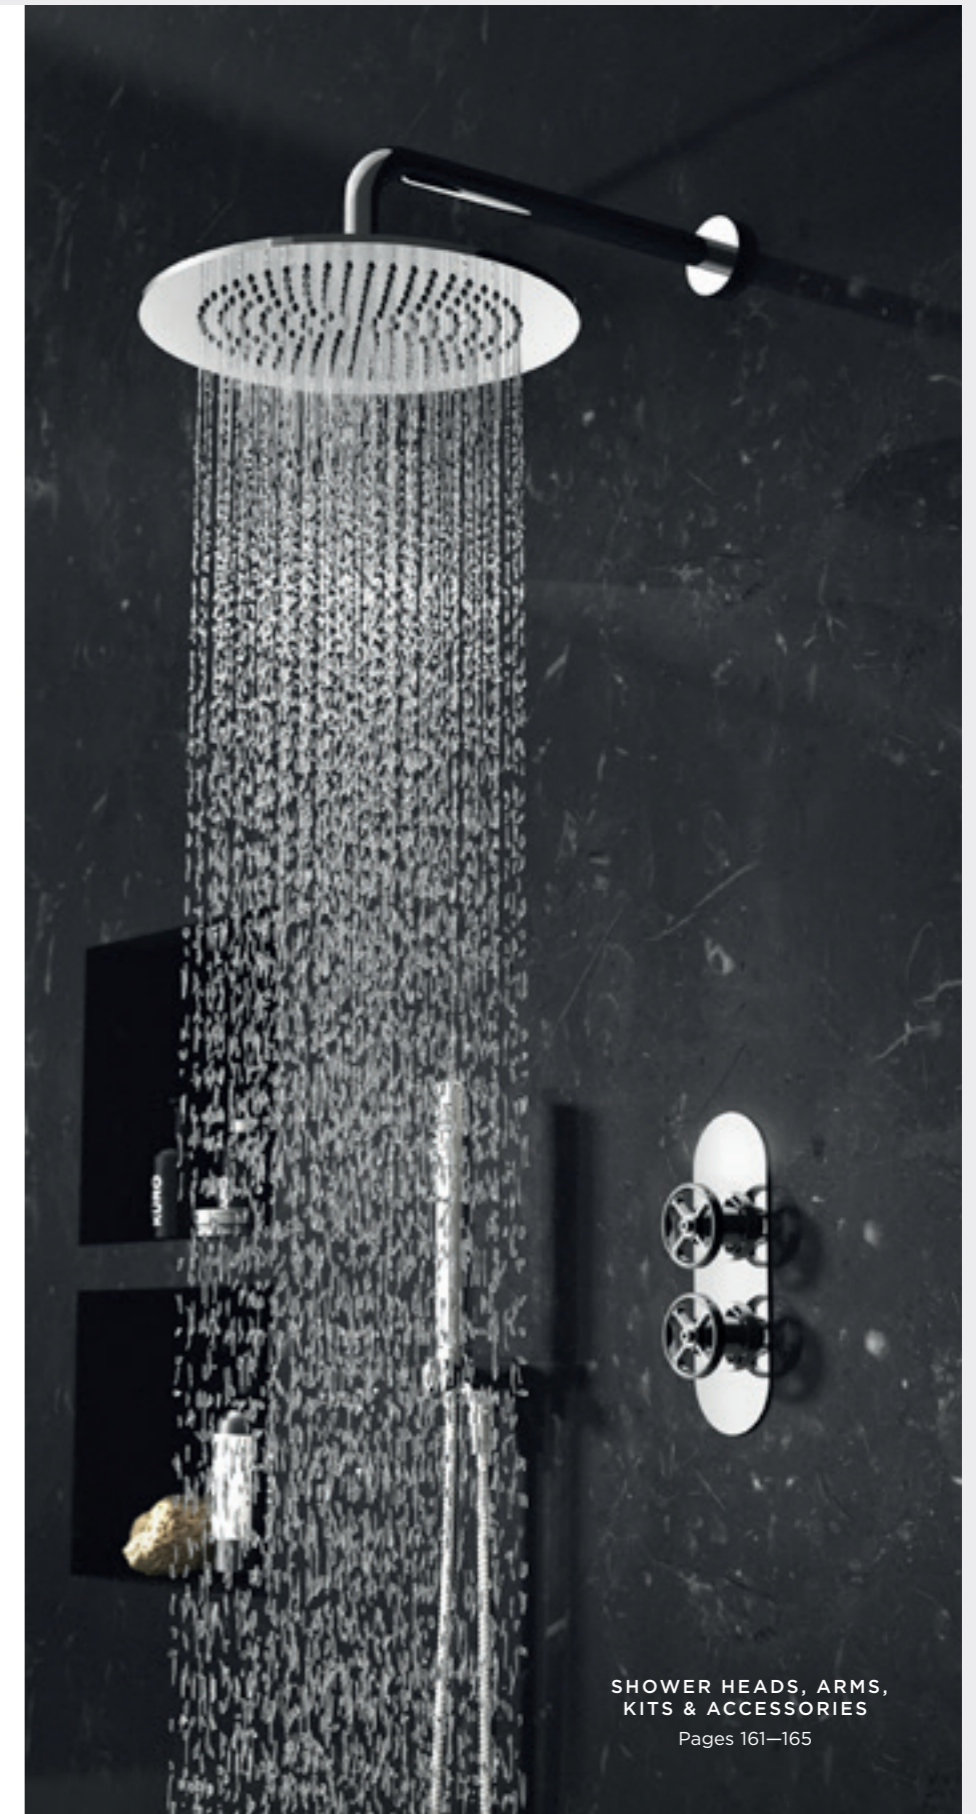

SHOWER HEADS, ARMS,
KITS & ACCESSORIES
Pages 161-165