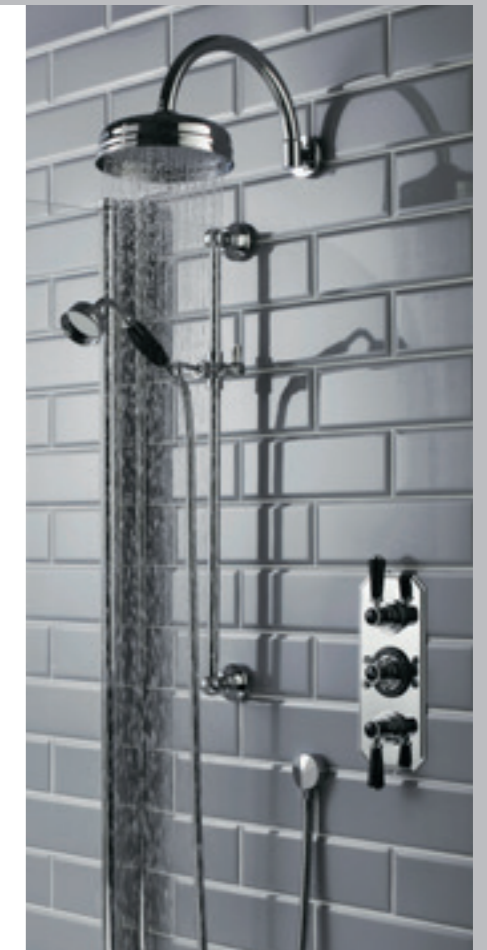

OLD LONDON:
TOPAZ
SHOWERS
BLACK CERAMIC

20 YEAR GUARANTEE

MADE IN BRITAIN

Safety Anti Scald

CONCEALED
THERMOSTATIC
SHOWERS

EXPOSED
THERMOSTATIC
SHOWERS

Twin Exposed Valve
BTSVT101 £565.00 LP1

Combine with the Back to Wall Shower Elbow for hidden pipework. See page 234