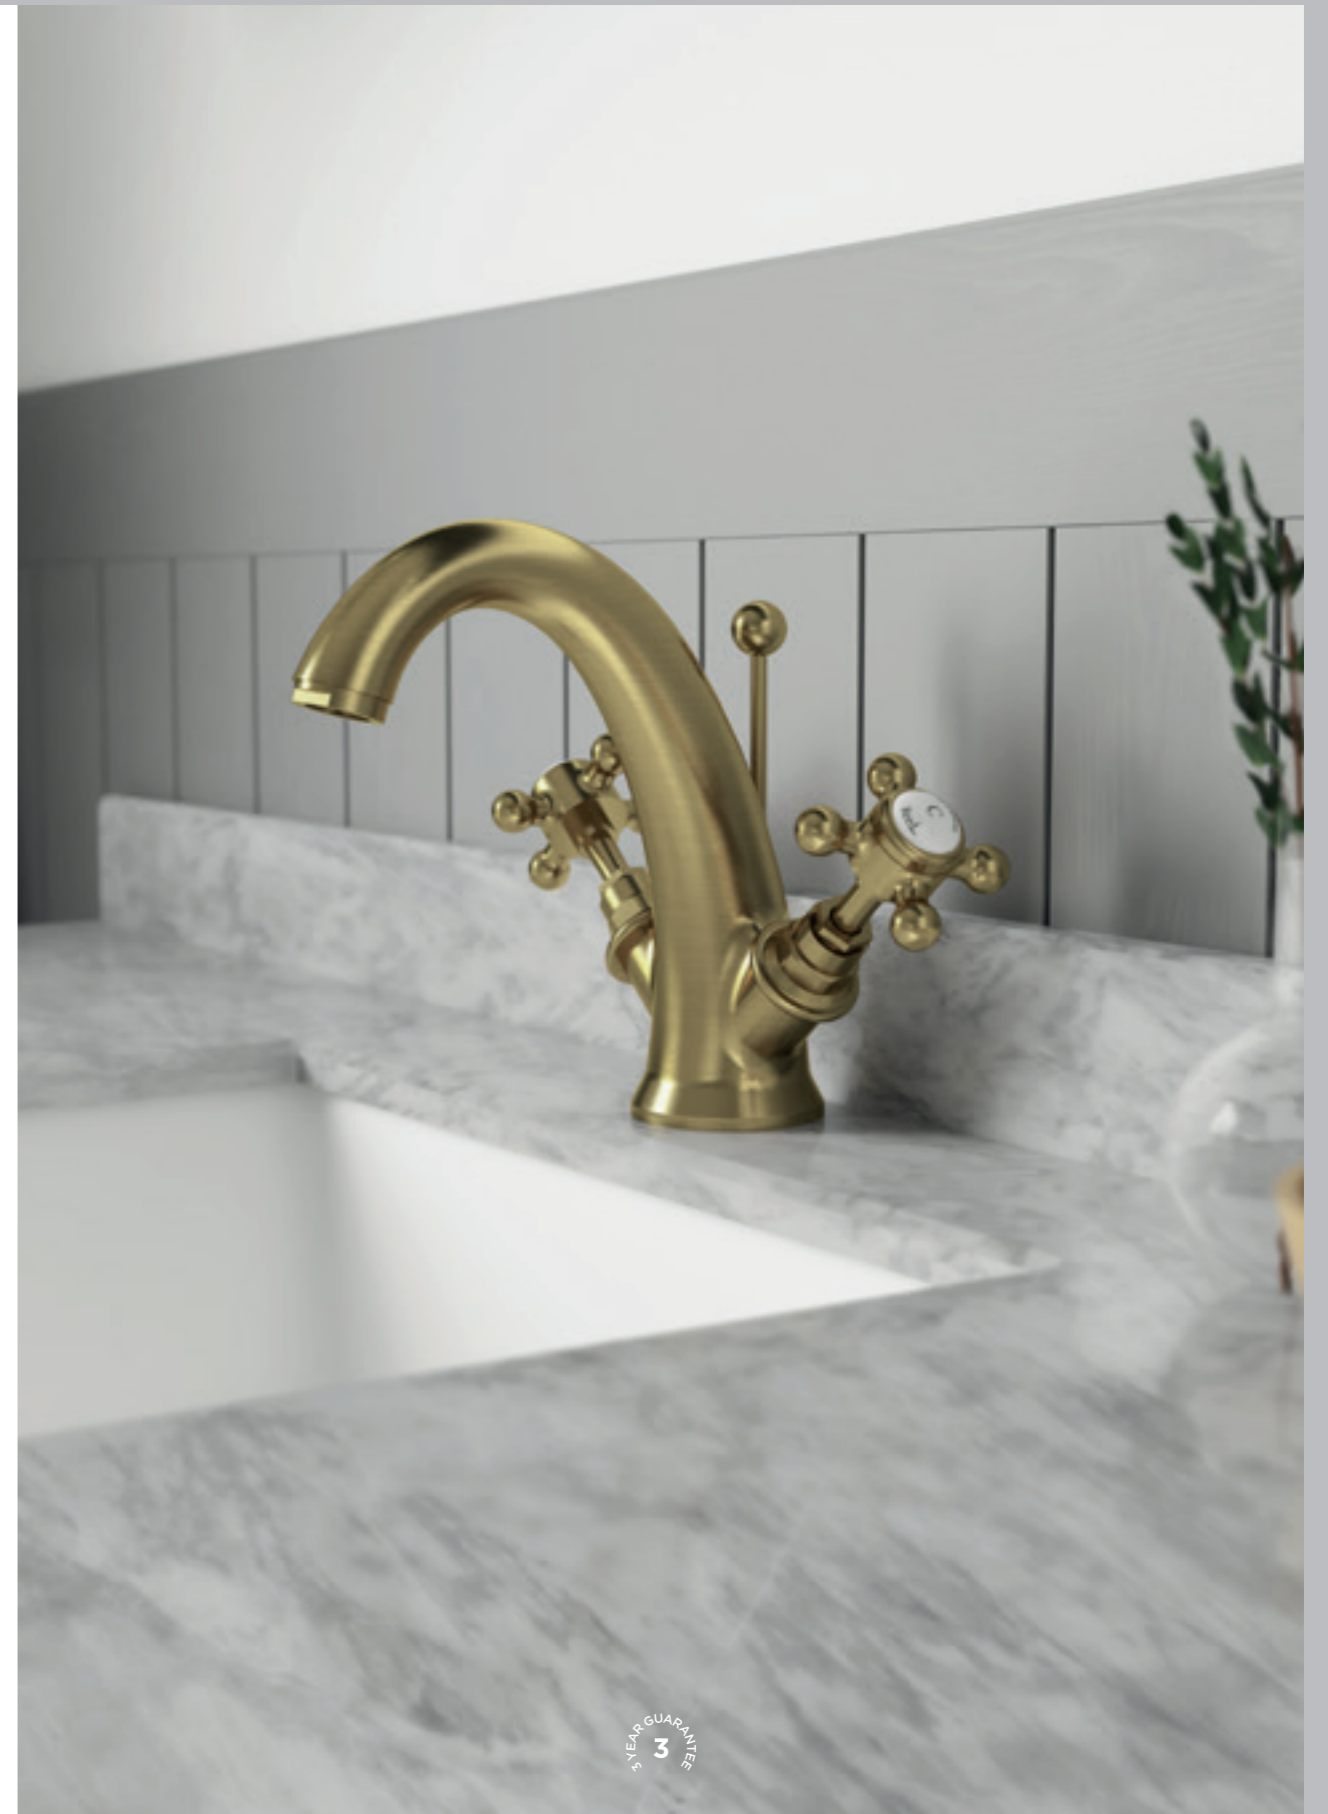

**TOPAZ
CROSSHEAD**

**BRUSHED BRASS WITH
HEXAGONAL COLLAR**

Physical Vapour Deposition (PVD) coating for superior durability and resistance to abrasions, scratches and corrosion.

BASIN

BATH

SHOWER KITS

BATH & SHOWER