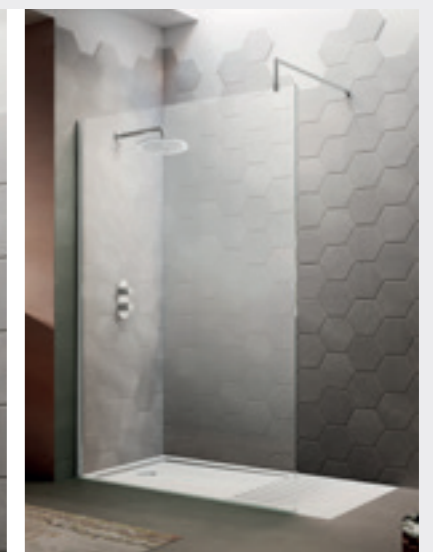

GLASS:
**WETROOM
SCREENS**

OUR WETROOM SCREENS BALANCE BEAUTY WITH SAFETY. DISCOVER BEAUTIFUL CHROME, BRUSHED BRASS AND BLACK FINISHES, AND THE HIGHEST QUALITY 8MM GLASS THAT IS DESIGNED TO REPEL WATER AND LIMESCALE BUILD-UP.

1950mm High

8mm Safety Glass

MINIMAL

CHROME WETROOM SCREENS:

WALL FIXED

Size	CHROME Code	Price
215* Fixed Return	WRSB250	£128.00
300* Hinged Return	WRSA030H	£312.00
300* Concealed Hinged Return	WRSA030HC	£312.00
700	WRSB700	£332.00
800	WRSB800	£365.00
900	WRSB900	£394.00
1000	WRSB1000	£426.00
1100	WRSB1100	£460.00
1200	WRSB1200	£490.00
1400	WRSB1400	£553.00

Adjustment: Approximately 20mm out of true.

OPTIONAL EXTRAS

- Flat Support Bar FIX030 £60.00
- Flat Support Bar T Joining Piece FIX031 £20.00
- Screen Support Foot & Wall Bracket WRSF001 £19.00

FREESTANDING

Size	CHROME Code	Price
700	GPAF070	£416.00
800	GPAF080	£449.00
900	GPAF090	£478.00
1000	GPAF10	£510.00
1100	GPAF11	£544.00
1200	GPAF12	£574.00
1400	GPAF14	£637.00

WITH POSTS

Size	CHROME Code	Price
700	GPCP070	£522.00
800	GPCP080	£555.00
900	GPCP090	£584.00
1000	GPCP10	£616.00
1100	GPCP11	£650.00
1200	GPCP12	£680.00
1400	GPCP14	£743.00

*Must be used in conjunction with another screen. 'T' joining section supplied with standard support arms.