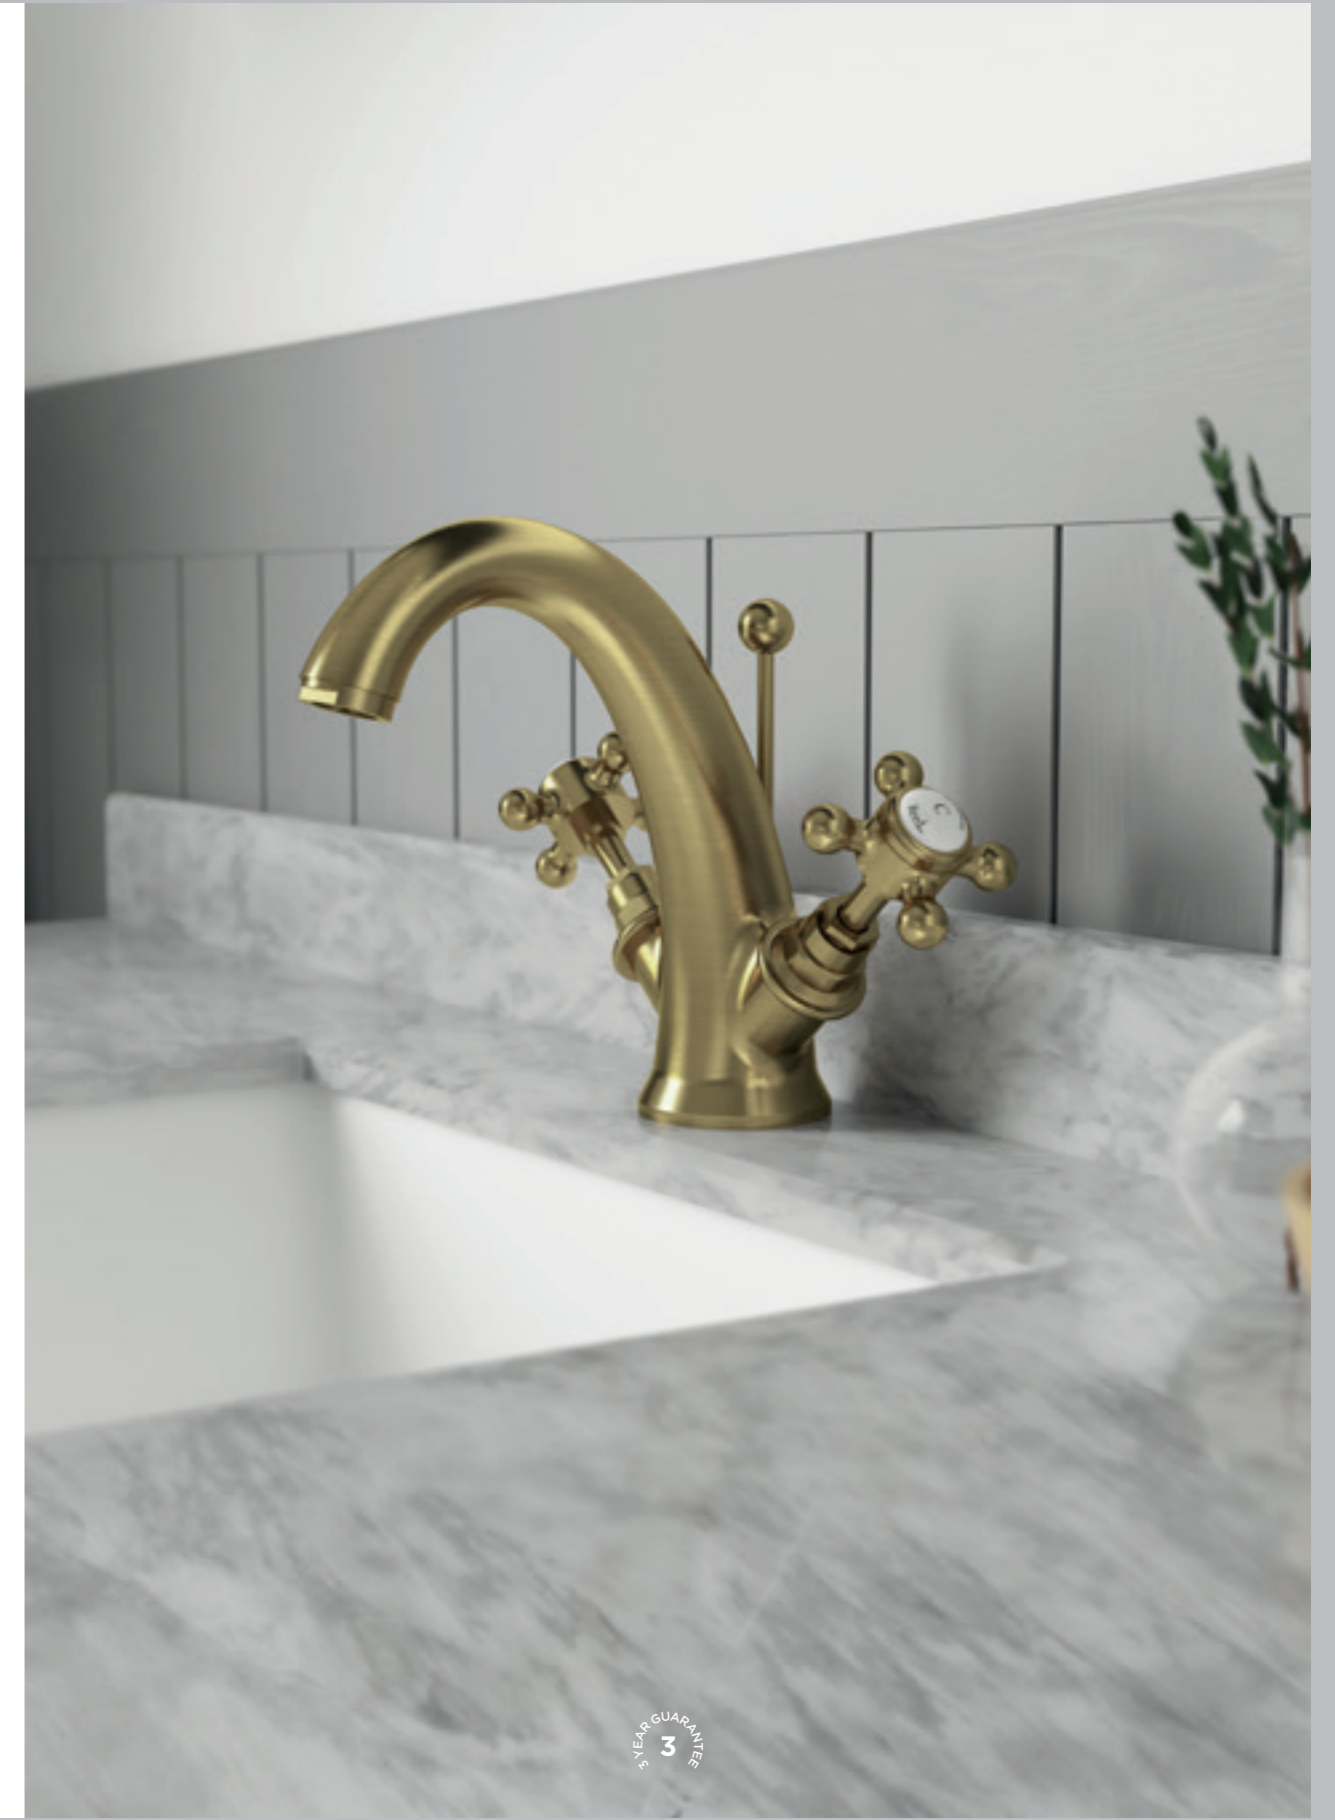

TOPAZ CROSSHEAD

**BRUSHED BRASS WITH
HEXAGONAL COLLAR**

Physical Vapour Deposition (PVD) coating for superior durability and resistance to abrasions, scratches and corrosion.

BASIN

BATH

SHOWER KITS

BATH & SHOWER