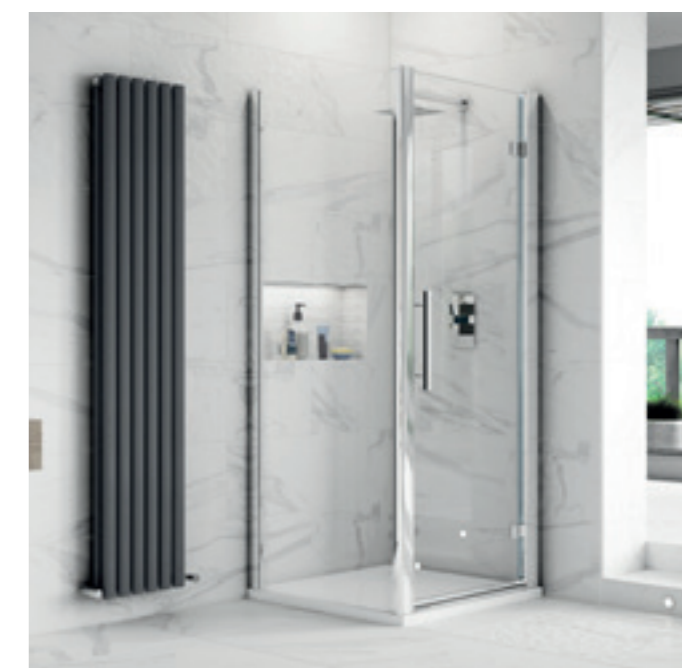

APEX

SIDE PANELS

CHROME

700mm
M70EP-E8 **£413.00**
Adjustment: 665-690mm

760mm
M76EP-E8 **£436.00**
Adjustment: 725-750mm

800mm
M80EP-E8 **£459.00**
Adjustment: 765-790mm

900mm
M90EP-E8 **£496.00**
Adjustment: 865-890mm

1000mm
M10EP-E8 **£563.00**
Adjustment: 965-990mm