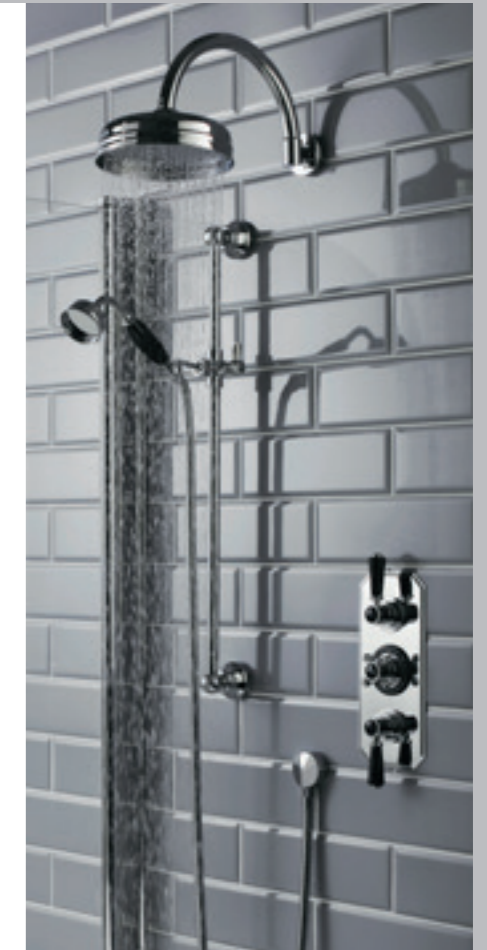

OLD LONDON:
TOPAZ
SHOWERS
BLACK CERAMIC

20 YEAR GUARANTEE

MADE IN BRITAIN

Safety
Anti Scald

CONCEALED
THERMOSTATIC
SHOWERS

EXPOSED
THERMOSTATIC
SHOWERS

Twin Exposed Valve
BTSVT101 £588.00 LP1

Combine with the Back to Wall Shower Elbow for hidden pipework. See page 214