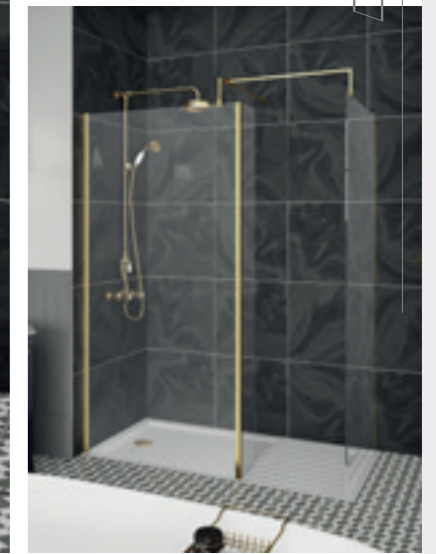

WITH POSTS

Size	CHROME Code	Price
700	GPCP070	£544.00
800	GPCP080	£578.00
900	GPCP090	£608.00
1000	GPCP100	£642.00
1100	GPCP110	£677.00
1200	GPCP120	£708.00
1400	GPCP140	£774.00

FIX030

\*Must be used in conjunction with another screen. 'T' joining section supplied with standard support arms.