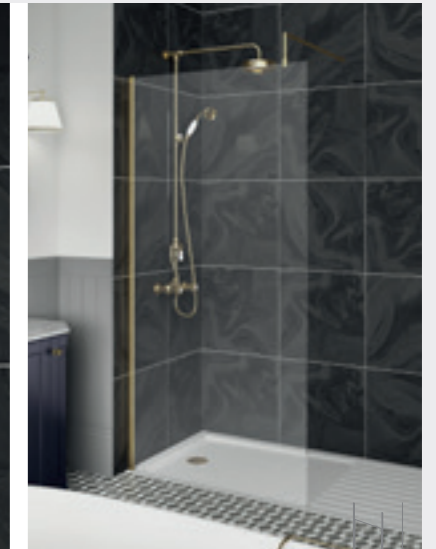

WITH POSTS

Size	CHROME Code	Price
700	GPCP070	£544.00
800	GPCP080	£578.00
900	GPCP090	£608.00
1000	GPCP100	£642.00
1100	GPCP110	£677.00
1200	GPCP120	£708.00
1400	GPCP140	£774.00

FIX030

\*Must be used in conjunction with another screen. 'T' joining section supplied with standard support arms.