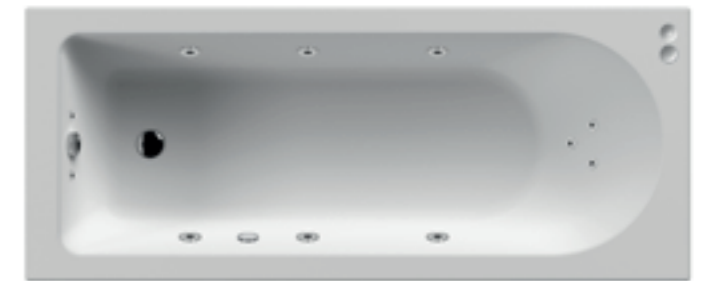

11 Jet Whirlpool

Size
L1700 x W700mm
L1700 x W750mm
L1800 x W800mm

Code
WBA609-J11
WBA610-J11
WBA614-J11

Price
£859.00
£894.00
£910.00