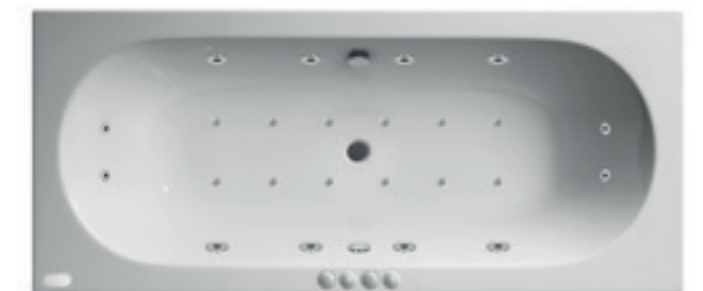

12 Jet Whirlpool + Hydro

Size
L1700 x W700mm
L1700 x W750mm
L1800 x W800mm

Code
WBA509-J12HY
WBA510-J12HY
WBA514-J12HY

Price
£1,463.00
£1,496.00
£1,516.00

All prices include VAT.

nuie.com