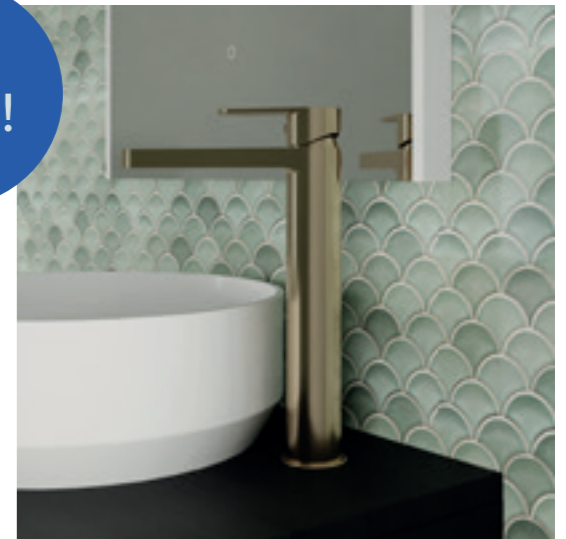

Bath Filler
HAL403 £113.00

brushed brass

Mono Basin Mixer With Push Button Waste
HAL805 £66.00

High-Rise Mono Basin Filler
HAL870 £94.00

Bath Filler
HAL803 £114.00

new finish!

essentials

eon