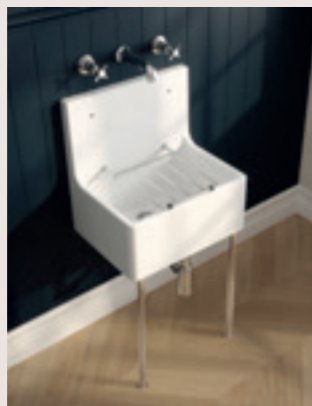

10
Year
Guarantee

10 Year Guarantees
Unless otherwise stated
on kitchen sinks.

BUTLER SINKS / Single Bowl

With Central Waste
H220 x W595 x D450mm. Matt Black
BU40024 £400.00

With Central Waste
H220 x W595 x D450mm
BU10024 £297.00